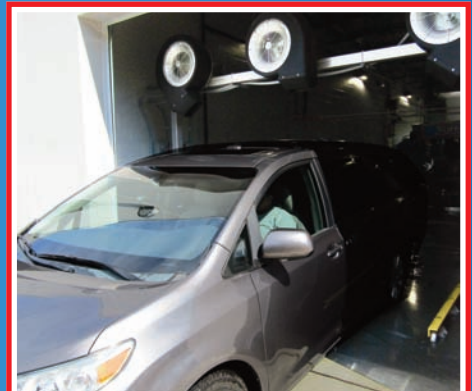

MODERN TOYOTA CHOOSES AUTEC!

**Washing
Record Numbers
of Vehicles
Daily!**

All of MODERN TOYOTA's vehicles are cleaned by AUTEC's AES-260 Soft Touch Car Wash System.

With AUTEC, we are learning to create internal economies that enhance our dealership's prosperity.

Our AUTEC is the first automatic car wash system for the Modern family of dealerships.

AUTEC enables us to simultaneously achieve our production-throughput goals and maintain the highest level of wash quality for our customers.

"Having the AUTEC definitely helps us successfully execute our business plan," commented Jim Butler, General Manager of Modern Toyota in Winston-Salem, North Carolina. "In addition to service department vehicles, we have a thriving rental business. The AUTEC is great economically for washing these rental cars as well as cars being prepped for auction. With AUTEC, we are learning to create internal economies that enhance our dealership's prosperity. Today, in fact, we had a great customer satisfaction review from a customer who said how much they appreciated their car being washed at their service visit. This makes for happy people and therefore, great service-customer retention," Butler concluded.